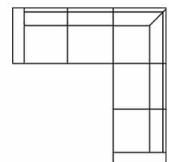

# AARON

2 seater  
Art. No.: 14022  
Dimensions:  
H84 x D88 x W153cm

3 seater  
Art. No.: 13986  
Dimensions:  
H84 x D88 x W211cm

Chaiselongue (L)  
Art. No.: 14042  
Dimensions:  
H84 x D150 x W211cm

Chaiselongue (R)  
Art. No.: 14043  
Dimensions:  
H84 x D150 x W211cm

Small open corner (L)  
Art. No.: 14053  
Dimensions:  
H84 x D202 x W221cm  
Open corner (L)  
Art. No.: 14044  
Dimensions:  
H84 x D202 x W279cm

Small open corner (R)  
Art. No.: 14054  
Dimensions:  
H84 x D202 x W221cm  
Open corner (R)  
Art. No.: 14045  
Dimensions:  
H84 x D202 x W279cm

U shape (L)  
Art. No.: 14050  
Dimensions:  
H84 x D202 x W277cm

U shape (R)  
Art. No.: 14051  
Dimensions:  
H84 x D202 x W277cm

2 seater+corner 90+  
2 seater  
Art. No.: 14046  
Dimensions:  
H84 x D221 x W221cm

2 seater+corner 90+  
3 seater  
Art. No.: 14047  
Dimensions:  
H84 x D221 x W278cm

3 seater+corner 90+  
2 seater  
Art. No.: 14048  
Dimensions:  
H84 x D221 x W278cm

3 seater+corner 90+  
3 seater  
Art. No.: 14049  
Dimensions:  
H84 x D278 x W278cm