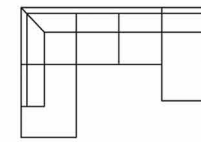

# SIMPLE

3 seater

Open corner

2 seater

# AARON

2 seater  
Art. No.: 14022  
Dimensions:  
H84 x D88 x W153cm

3 seater  
Art. No.: 13986  
Dimensions:  
H84 x D88 x W211cm

Chaiselongue (L)  
Art. No.: 14042  
Dimensions:  
H84 x D150 x W211cm

Chaiselongue (R)  
Art. No.: 14043  
Dimensions:  
H84 x D150 x W211cm

Small open corner (L)  
Art. No.: 14053  
Dimensions:  
H84 x D202 x W221cm  
Open corner (L)  
Art. No.: 14044  
Dimensions:  
H84 x D202 x W279cm

Small open corner (R)  
Art. No.: 14054  
Dimensions:  
H84 x D202 x W221cm  
Open corner (R)  
Art. No.: 14045  
Dimensions:  
H84 x D202 x W279cm

U shape (L)  
Art. No.: 14050  
Dimensions:  
H84 x D202 x W277cm

U shape (R)  
Art. No.: 14051  
Dimensions:  
H84 x D202 x W277cm

2 seater+corner 90+  
2 seater  
Art. No.: 14046  
Dimensions:  
H84 x D221 x W221cm