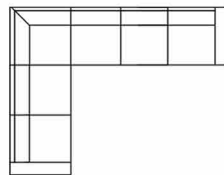

# AARON

2 seater  
Art. No.: 14022  
Dimensions:  
H84 x D88 x W153cm

3 seater  
Art. No.: 13986  
Dimensions:  
H84 x D88 x W211cm

Chaiselongue (L)  
Art. No.: 14042  
Dimensions:  
H84 x D150 x W211cm

Chaiselongue (R)  
Art. No.: 14043  
Dimensions:  
H84 x D150 x W211cm

Small open corner (L)  
Art. No.: 14053  
Dimensions:  
H84 x D202 x W221cm  
Open corner (L)  
Art. No.: 14044  
Dimensions:  
H84 x D202 x W279cm

Small open corner (R)  
Art. No.: 14054  
Dimensions:  
H84 x D202 x W221cm  
Open corner (R)  
Art. No.: 14045  
Dimensions:  
H84 x D202 x W279cm

U shape (L)  
Art. No.: 14050  
Dimensions:  
H84 x D202 x W277cm

U shape (R)  
Art. No.: 14051  
Dimensions:  
H84 x D202 x W277cm

2 seater+corner 90+  
2 seater  
Art. No.: 14046  
Dimensions:  
H84 x D221 x W221cm

2 seater+corner 90+  
3 seater  
Art. No.: 14047  
Dimensions:  
H84 x D221 x W278cm

3 seater+corner 90+  
2 seater  
Art. No.: 14048  
Dimensions:  
H84 x D221 x W278cm

3 seater+corner 90+  
3 seater  
Art. No.: 14049  
Dimensions:  
H84 x D278 x W278cm