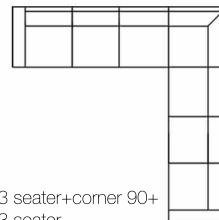

# AARON

2 seater  
Art. No.: 14022  
Dimensions:  
H84 x D88 x W153cm

3 seater  
Art. No.: 13986  
Dimensions:  
H84 x D88 x W211cm

Chaiselongue (L)  
Art. No.: 14042  
Dimensions:  
H84 x D150 x W211cm

Chaiselongue (R)  
Art. No.: 14043  
Dimensions:  
H84 x D150 x W211cm

Small open corner (L)  
Art. No.: 14053  
Dimensions:  
H84 x D202 x W221cm  
Open corner (L)  
Art. No.: 14044  
Dimensions:  
H84 x D202 x W279cm

Small open corner (R)  
Art. No.: 14054  
Dimensions:  
H84 x D202 x W221cm  
Open corner (R)  
Art. No.: 14045  
Dimensions:  
H84 x D202 x W279cm

U shape (L)  
Art. No.: 14050  
Dimensions:  
H84 x D202 x W277cm

U shape (R)  
Art. No.: 14051  
Dimensions:  
H84 x D202 x W277cm

2 seater+corner 90+  
2 seater  
Art. No.: 14046  
Dimensions:  
H84 x D221 x W221cm

2 seater+corner 90+  
3 seater  
Art. No.: 14047  
Dimensions:  
H84 x D221 x W278cm

3 seater+corner 90+  
2 seater  
Art. No.: 14048  
Dimensions:  
H84 x D221 x W278cm

3 seater+corner 90+  
3 seater  
Art. No.: 14049  
Dimensions:  
H84 x D278 x W278cm