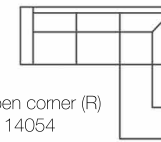

# AARON

2 seater  
Art. No.: 14022  
Dimensions:  
H84 x D88 x W153cm

3 seater  
Art. No.: 13986  
Dimensions:  
H84 x D88 x W211cm

Chaiselongue (L)  
Art. No.: 14042  
Dimensions:  
H84 x D150 x W211cm

Chaiselongue (R)  
Art. No.: 14043  
Dimensions:  
H84 x D150 x W211cm

Small open corner (L)  
Art. No.: 14053  
Dimensions:  
H84 x D202 x W221cm  
Open corner (L)  
Art. No.: 14044  
Dimensions:  
H84 x D202 x W279cm

Small open corner (R)  
Art. No.: 14054  
Dimensions:  
H84 x D202 x W221cm  
Open corner (R)  
Art. No.: 14045  
Dimensions:  
H84 x D202 x W279cm

U shape (L)  
Art. No.: 14050  
Dimensions:  
H84 x D202 x W277cm

U shape (R)  
Art. No.: 14051  
Dimensions:  
H84 x D202 x W277cm

2 seater+corner 90+  
2 seater  
Art. No.: 14046  
Dimensions:  
H84 x D221 x W221cm