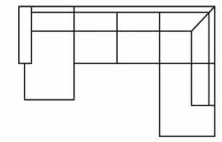

# AARON

2 seater  
Art. No.: 14022  
Dimensions:  
H84 x D88 x W153cm

3 seater  
Art. No.: 13986  
Dimensions:  
H84 x D88 x W211cm

Chaiselongue (L)  
Art. No.: 14042  
Dimensions:  
H84 x D150 x W211cm

Chaiselongue (R)  
Art. No.: 14043  
Dimensions:  
H84 x D150 x W211cm

Small open corner (L)  
Art. No.: 14053  
Dimensions:  
H84 x D202 x W221cm  
Open corner (L)  
Art. No.: 14044  
Dimensions:  
H84 x D202 x W279cm

Small open corner (R)  
Art. No.: 14054  
Dimensions:  
H84 x D202 x W221cm  
Open corner (R)  
Art. No.: 14045  
Dimensions:  
H84 x D202 x W279cm

U shape (L)  
Art. No.: 14050  
Dimensions:  
H84 x D202 x W277cm

U shape (R)  
Art. No.: 14051  
Dimensions:  
H84 x D202 x W277cm

2 seater+corner 90+  
2 seater  
Art. No.: 14046  
Dimensions:  
H84 x D221 x W221cm

2 seater+corner 90+  
3 seater  
Art. No.: 14047  
Dimensions:  
H84 x D221 x W278cm

3 seater+corner 90+  
2 seater  
Art. No.: 14048  
Dimensions:  
H84 x D221 x W278cm

3 seater+corner 90+  
3 seater  
Art. No.: 14049  
Dimensions:  
H84 x D278 x W278cm