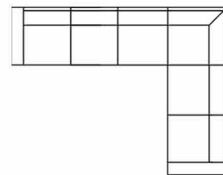

# AARON

2 seater  
Art. No.: 14022  
Dimensions:  
H84 x D88 x W153cm

3 seater  
Art. No.: 13986  
Dimensions:  
H84 x D88 x W211cm

Chaiselongue (L)  
Art. No.: 14042  
Dimensions:  
H84 x D150 x W211cm

Chaiselongue (R)  
Art. No.: 14043  
Dimensions:  
H84 x D150 x W211cm

Small open corner (L)  
Art. No.: 14053  
Dimensions:  
H84 x D202 x W221cm  
Open corner (L)  
Art. No.: 14044  
Dimensions:  
H84 x D202 x W279cm

Small open corner (R)  
Art. No.: 14054  
Dimensions:  
H84 x D202 x W221cm  
Open corner (R)  
Art. No.: 14045  
Dimensions:  
H84 x D202 x W279cm

U shape (L)  
Art. No.: 14050  
Dimensions:  
H84 x D202 x W277cm

U shape (R)  
Art. No.: 14051  
Dimensions:  
H84 x D202 x W277cm

2 seater+corner 90+  
2 seater  
Art. No.: 14046  
Dimensions:  
H84 x D221 x W221cm

2 seater+corner 90+  
3 seater  
Art. No.: 14047  
Dimensions:  
H84 x D221 x W278cm

3 seater+corner 90+  
2 seater  
Art. No.: 14048  
Dimensions:  
H84 x D221 x W278cm

3 seater+corner 90+  
3 seater  
Art. No.: 14049  
Dimensions:  
H84 x D278 x W278cm