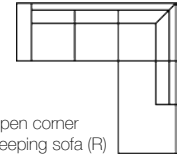

3 seater sleeping sofa
Art. No.: 14735
Dimensions:
H84 x D95 x W218cm
Sleeping dimensions:
190 x 126cm
Storage box

Chaiselongue sleeping sofa (L)
Art. No.: 14736
Dimensions:
H84 x D157 x W230cm
Sleeping dimensions:
205 x 145cm
Storage box

Chaiselongue sleeping sofa (R)
Art. No.: 14737
Dimensions:
H84 x D157 x W230cm
Sleeping dimensions:
205 x 145cm
Storage box

Open corner
sleeping sofa (L)
Art. No.: 14738
Dimensions:
H84 x D224 x W235cm
Sleeping dimensions:
208 x 144cm
Storage box

Open corner
sleeping sofa (R)
Art. No.: 14739
Dimensions:
H84 x D224 x W235cm
Sleeping dimensions:
208 x 144cm
Storage box

Standard corner sleeping sofa (L)
Art. No.: 14740
Dimensions:
H84 x D233 x W233cm
Sleeping dimensions:
208 x 144cm
Storage box