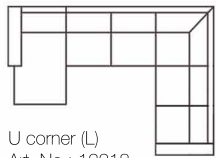

# DORIS

SIMPLE

DORIS

U corner

Chaiselongue

Chaisengue

2 seater + corner90 + 2 seater

2 seater  
Art. No.: 14473  
Dimensions:  
H84 x D87 x W183cm

2,5 seater  
Art. No.: 14474  
Dimensions:  
H84 x D87 x W215cm

Chaiselongue (L)  
Art. No.: 13980  
Dimensions:  
H84 x D145 x W251cm

Chaiselongue (R)  
Art. No.: 13981  
Dimensions:  
H84 x D145 x W251cm

U corner (L)  
Art. No.: 13318  
Dimensions:  
H87 x D245 x W313cm

U corner (R)  
Art. No.: 13319  
Dimensions:  
H87 x D245 x W313cm

2 seater + corner90 +  
2 seater  
Art. No.: 13931  
Dimensions:  
H84 x D245 x W245cm