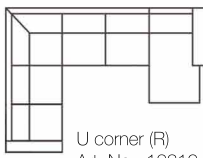

# DORIS

SIMPLE

DORIS

U corner

Chaiselongue

Chaisengue

2 seater + corner90 + 2 seater

2 seater  
Art. No.: 14473  
Dimensions:  
H84 x D87 x W183cm

2,5 seater  
Art. No.: 14474  
Dimensions:  
H84 x D87 x W215cm

Chaiselongue (L)  
Art. No.: 13980  
Dimensions:  
H84 x D145 x W251cm

Chaiselongue (R)  
Art. No.: 13981  
Dimensions:  
H84 x D145 x W251cm

U corner (L)  
Art. No.: 13318  
Dimensions:  
H87 x D245 x W313cm

U corner (R)  
Art. No.: 13319  
Dimensions:  
H87 x D245 x W313cm

2 seater + corner90 +  
2 seater  
Art. No.: 13931  
Dimensions:  
H84 x D245 x W245cm