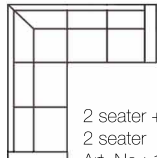

# DORIS

SIMPLE

DORIS

U corner

Chaiselongue

Chaisengue

2 seater + corner90 + 2 seater

2 seater  
Art. No.: 14473  
Dimensions:  
H84 x D87 x W183cm

2,5 seater  
Art. No.: 14474  
Dimensions:  
H84 x D87 x W215cm

Chaiselongue (L)  
Art. No.: 13980  
Dimensions:  
H84 x D145 x W251cm

Chaiselongue (R)  
Art. No.: 13981  
Dimensions:  
H84 x D145 x W251cm

U corner (L)  
Art. No.: 13318  
Dimensions:  
H87 x D245 x W313cm

U corner (R)  
Art. No.: 13319  
Dimensions:  
H87 x D245 x W313cm

2 seater + corner90 +  
2 seater  
Art. No.: 13931  
Dimensions:  
H84 x D245 x W245cm

Pouffe  
Art. No.: 13684  
Dimensions:  
H48 x D62 x W84cm

Technical data

Arm - 25cm

Choose leg:

12531  
Metal  
H-90

13378  
Metal laquered  
H-90

14246  
Natural oak  
H-80 mm

10335  
Walnut  
H-80 mm