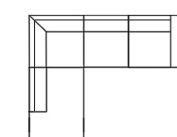

Chaiselongue

Pouffe

Technical data

Choose leg:

3 seater
Art. No.: 13942
Dimensions:
H76 x D101 x W216cm

Chaiselongue (L)
Art. No.: 13559
Dimensions:
H76 x D189 x W299cm

Chaiselongue (R)
Art. No.: 13560
Dimensions:
H76 x D189 x W299cm

Open corner (L)
Art. No.: 14023
Dimensions:
H76 x D247 x W300cm

Open corner (R)
Art. No.: 14024
Dimensions:
H76 x D247 x W300cm

Arm - 22cm

12216
Metal
triangle
H-130

8572
Round
wood
H-145

8670
Round
black
H-145