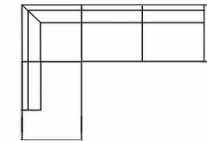

KERY

MODERN CLASSIC

KERY

Open corner

Chaiselongue

3 seater

Pouffe

2 seater
Art. No.: 11917
Dimensions:
H86 x D88 x W172cm

3 seater
Art. No.: 11918
Dimensions:
H86 x D88 x W218cm

Chaiselongue (L)
(fixed)
Art. No.: 13735
Dimensions:
H86 x D142 x W242cm

Chaiselongue (R)
(fixed)
Art. No.: 13736
Dimensions:
H86 x D142 x W242cm

Open corner small (L)
Art. No.: 13573
Dimensions:
H86 x D213 x W236cm

Open corner small (R)
Art. No.: 13574
Dimensions:
H86 x D213 x W236cm

Open corner (L)
Art. No.: 11908
Dimensions:
H86 x D213 x W287cm

Open corner (R)
Art. No.: 11909
Dimensions:
H86 x D213 x W287cm

U shape (L)
Art. No.: 13322
Dimensions:
H86 x D213 x W305cm

U shape (R)
Art. No.: 13323
Dimensions:
H86 x D213 x W305cm

U shape big (L)
Art. No.: 13493
Dimensions:
H86 x D213 x W335cm

U shape big (R)
Art. No.: 13494
Dimensions:
H86 x D213 x W335cm

Pouffe
Art. No.: 14121
Dimensions:
H48 x D56 x W74cm