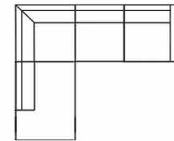

KERY

MODERN CLASSIC

KERY

Open corner

Chaiselongue

3 seater

Pouffe

2 seater
Art. No.: 11917
Dimensions:
H86 x D88 x W172cm

3 seater
Art. No.: 11918
Dimensions:
H86 x D88 x W218cm

Chaiselongue (L)
(fixed)
Art. No.: 13735
Dimensions:
H86 x D142 x W242cm

Chaiselongue (R)
(fixed)
Art. No.: 13736
Dimensions:
H86 x D142 x W242cm

Open corner small (L)
Art. No.: 13573
Dimensions:
H86 x D213 x W236cm

Open corner small (R)
Art. No.: 13574
Dimensions:
H86 x D213 x W236cm

Open corner (L)
Art. No.: 11908
Dimensions:
H86 x D213 x W287cm

Open corner (R)
Art. No.: 11909
Dimensions:
H86 x D213 x W287cm

U shape (L)
Art. No.: 13322
Dimensions:
H86 x D213 x W305cm

U shape (R)
Art. No.: 13323
Dimensions:
H86 x D213 x W305cm

U shape big (L)
Art. No.: 13493
Dimensions:
H86 x D213 x W335cm

U shape big (R)
Art. No.: 13494
Dimensions:
H86 x D213 x W335cm

Pouffe
Art. No.: 14121
Dimensions:
H48 x D56 x W74cm