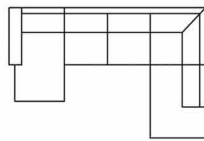

3 seater
Art. No.: 11918
Dimensions:
H86 x D88 x W218cm

Chaiselongue (L)
(fixed)
Art. No.: 13735
Dimensions:
H86 x D142 x W242cm

Chaiselongue (R)
(fixed)
Art. No.: 13736
Dimensions:
H86 x D142 x W242cm

Open corner small (L)
Art. No.: 13573
Dimensions:
H86 x D213 x W236cm

Open corner small (R)
Art. No.: 13574
Dimensions:
H86 x D213 x W236cm

Open corner (L)
Art. No.: 11908
Dimensions:
H86 x D213 x W287cm

Open corner (R)
Art. No.: 11909
Dimensions:
H86 x D213 x W287cm

U shape (L)
Art. No.: 13322
Dimensions:
H86 x D213 x W305cm

U shape (R)
Art. No.: 13323
Dimensions:
H86 x D213 x W305cm

U shape big (L)
Art. No.: 13493
Dimensions:
H86 x D213 x W335cm

U shape big (R)
Art. No.: 13494
Dimensions:
H86 x D213 x W335cm

Pouffe
Art. No.: 14121
Dimensions:
H48 x D56 x W74cm

Headrest
Art. No.: 13382
Dimensions:
H75 x D22 x W65cm

Technical data

Arm - 16cm

Fabric

Choose leg:

3942
Chrome
H-200

12177
Black
H-200