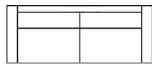

KERY

MODERN CLASSIC

KERY

Open corner

Chaiselongue

3 seater

Pouffe

2 seater
Art. No.: 11917
Dimensions:
H86 x D88 x W172cm

3 seater
Art. No.: 11918
Dimensions:
H86 x D88 x W218cm

Chaiselongue (L)
(fixed)
Art. No.: 13735
Dimensions:
H86 x D142 x W242cm

Chaiselongue (R)
(fixed)
Art. No.: 13736
Dimensions:
H86 x D142 x W242cm

Open corner small (L)
Art. No.: 13573
Dimensions:
H86 x D213 x W236cm

Open corner small (R)
Art. No.: 13574
Dimensions:
H86 x D213 x W236cm

Open corner (L)
Art. No.: 11908
Dimensions:
H86 x D213 x W287cm

Open corner (R)
Art. No.: 11909
Dimensions:
H86 x D213 x W287cm

U shape (L)
Art. No.: 13322
Dimensions:
H86 x D213 x W305cm

U shape (R)
Art. No.: 13323
Dimensions:
H86 x D213 x W305cm

U shape big (L)
Art. No.: 13493
Dimensions:
H86 x D213 x W335cm

U shape big (R)
Art. No.: 13494
Dimensions:
H86 x D213 x W335cm

Pouffe
Art. No.: 14121
Dimensions:
H48 x D56 x W74cm