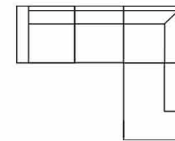

3 seater
Art. No.: 11918
Dimensions:
H86 x D88 x W218cm

Chaiselongue (L)
(fixed)
Art. No.: 13735
Dimensions:
H86 x D142 x W242cm

Chaiselongue (R)
(fixed)
Art. No.: 13736
Dimensions:
H86 x D142 x W242cm

Open corner small (L)
Art. No.: 13573
Dimensions:
H86 x D213 x W236cm

Open corner small (R)
Art. No.: 13574
Dimensions:
H86 x D213 x W236cm

Open corner (L)
Art. No.: 11908
Dimensions:
H86 x D213 x W287cm

Open corner (R)
Art. No.: 11909
Dimensions:
H86 x D213 x W287cm

U shape (L)
Art. No.: 13322
Dimensions:
H86 x D213 x W305cm

U shape (R)
Art. No.: 13323
Dimensions:
H86 x D213 x W305cm

U shape big (L)
Art. No.: 13493
Dimensions:
H86 x D213 x W335cm

U shape big (R)
Art. No.: 13494
Dimensions:
H86 x D213 x W335cm

Pouffe
Art. No.: 14121
Dimensions:
H48 x D56 x W74cm

Headrest
Art. No.: 13382
Dimensions:
H75 x D22 x W65cm

Technical data

Arm - 16cm

Fabric

Choose leg:

3942
Chrome
H-200

12177
Black
H-200