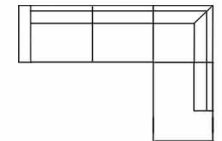

3 seater
Art. No.: 11918
Dimensions:
H86 x D88 x W218cm

Chaiselongue (L)
(fixed)
Art. No.: 13735
Dimensions:
H86 x D142 x W242cm

Chaiselongue (R)
(fixed)
Art. No.: 13736
Dimensions:
H86 x D142 x W242cm

Open corner small (L)
Art. No.: 13573
Dimensions:
H86 x D213 x W236cm

Open corner small (R)
Art. No.: 13574
Dimensions:
H86 x D213 x W236cm

Open corner (L)
Art. No.: 11908
Dimensions:
H86 x D213 x W287cm

Open corner (R)
Art. No.: 11909
Dimensions:
H86 x D213 x W287cm

U shape (L)
Art. No.: 13322
Dimensions:
H86 x D213 x W305cm

U shape (R)
Art. No.: 13323
Dimensions:
H86 x D213 x W305cm

U shape big (L)
Art. No.: 13493
Dimensions:
H86 x D213 x W335cm

U shape big (R)
Art. No.: 13494
Dimensions:
H86 x D213 x W335cm

Pouffe
Art. No.: 14121
Dimensions:
H48 x D56 x W74cm

Headrest
Art. No.: 13382
Dimensions:
H75 x D22 x W65cm

Technical data

Arm - 16cm

Fabric

Choose leg:

3942
Chrome
H-200

12177
Black
H-200