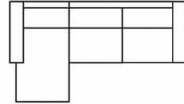

KERY

MODERN CLASSIC

KERY

Open corner

Chaiselongue

3 seater

Pouffe

2 seater
Art. No.: 11917
Dimensions:
H86 x D88 x W172cm

3 seater
Art. No.: 11918
Dimensions:
H86 x D88 x W218cm

Chaiselongue (L)
(fixed)
Art. No.: 13735
Dimensions:
H86 x D142 x W242cm

Chaiselongue (R)
(fixed)
Art. No.: 13736
Dimensions:
H86 x D142 x W242cm

Open corner small (L)
Art. No.: 13573
Dimensions:
H86 x D213 x W236cm

Open corner small (R)
Art. No.: 13574
Dimensions:
H86 x D213 x W236cm

Open corner (L)
Art. No.: 11908
Dimensions:
H86 x D213 x W287cm

Open corner (R)
Art. No.: 11909
Dimensions:
H86 x D213 x W287cm

U shape (L)
Art. No.: 13322
Dimensions:
H86 x D213 x W305cm

U shape (R)
Art. No.: 13323
Dimensions:
H86 x D213 x W305cm

U shape big (L)
Art. No.: 13493
Dimensions:
H86 x D213 x W335cm

U shape big (R)
Art. No.: 13494
Dimensions:
H86 x D213 x W335cm

Pouffe
Art. No.: 14121
Dimensions:
H48 x D56 x W74cm