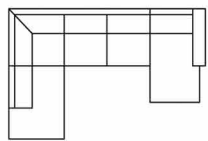

KERY

MODERN CLASSIC

KERY

Open corner

Chaiselongue

3 seater

Pouffe

2 seater
Art. No.: 11917
Dimensions:
H86 x D88 x W172cm

3 seater
Art. No.: 11918
Dimensions:
H86 x D88 x W218cm

Chaiselongue (L)
(fixed)
Art. No.: 13735
Dimensions:
H86 x D142 x W242cm

Chaiselongue (R)
(fixed)
Art. No.: 13736
Dimensions:
H86 x D142 x W242cm

Open corner small (L)
Art. No.: 13573
Dimensions:
H86 x D213 x W236cm

Open corner small (R)
Art. No.: 13574
Dimensions:
H86 x D213 x W236cm

Open corner (L)
Art. No.: 11908
Dimensions:
H86 x D213 x W287cm

Open corner (R)
Art. No.: 11909
Dimensions:
H86 x D213 x W287cm

U shape (L)
Art. No.: 13322
Dimensions:
H86 x D213 x W305cm

U shape (R)
Art. No.: 13323
Dimensions:
H86 x D213 x W305cm

U shape big (L)
Art. No.: 13493
Dimensions:
H86 x D213 x W335cm

U shape big (R)
Art. No.: 13494
Dimensions:
H86 x D213 x W335cm

Pouffe
Art. No.: 14121
Dimensions:
H48 x D56 x W74cm