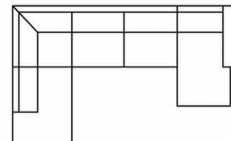

3 seater
Art. No.: 11918
Dimensions:
H86 x D88 x W218cm

Chaiselongue (L)
(fixed)
Art. No.: 13735
Dimensions:
H86 x D142 x W242cm

Chaiselongue (R)
(fixed)
Art. No.: 13736
Dimensions:
H86 x D142 x W242cm

Open corner small (L)
Art. No.: 13573
Dimensions:
H86 x D213 x W236cm

Open corner small (R)
Art. No.: 13574
Dimensions:
H86 x D213 x W236cm

Open corner (L)
Art. No.: 11908
Dimensions:
H86 x D213 x W287cm

Open corner (R)
Art. No.: 11909
Dimensions:
H86 x D213 x W287cm

U shape (L)
Art. No.: 13322
Dimensions:
H86 x D213 x W305cm

U shape (R)
Art. No.: 13323
Dimensions:
H86 x D213 x W305cm

U shape big (L)
Art. No.: 13493
Dimensions:
H86 x D213 x W335cm

U shape big (R)
Art. No.: 13494
Dimensions:
H86 x D213 x W335cm

Pouffe
Art. No.: 14121
Dimensions:
H48 x D56 x W74cm

Headrest
Art. No.: 13382
Dimensions:
H75 x D22 x W65cm

Technical data

Arm - 16cm

Fabric

Choose leg:

3942
Chrome
H-200

12177
Black
H-200