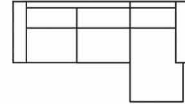

KERY

MODERN CLASSIC

KERY

Open corner

Chaiselongue

3 seater

Pouffe

2 seater
Art. No.: 11917
Dimensions:
H86 x D88 x W172cm

3 seater
Art. No.: 11918
Dimensions:
H86 x D88 x W218cm

Chaiselongue (L)
(fixed)
Art. No.: 13735
Dimensions:
H86 x D142 x W242cm

Chaiselongue (R)
(fixed)
Art. No.: 13736
Dimensions:
H86 x D142 x W242cm

Open corner small (L)
Art. No.: 13573
Dimensions:
H86 x D213 x W236cm

Open corner small (R)
Art. No.: 13574
Dimensions:
H86 x D213 x W236cm

Open corner (L)
Art. No.: 11908
Dimensions:
H86 x D213 x W287cm

Open corner (R)
Art. No.: 11909
Dimensions:
H86 x D213 x W287cm

U shape (L)
Art. No.: 13322
Dimensions:
H86 x D213 x W305cm

U shape (R)
Art. No.: 13323
Dimensions:
H86 x D213 x W305cm

U shape big (L)
Art. No.: 13493
Dimensions:
H86 x D213 x W335cm

U shape big (R)
Art. No.: 13494
Dimensions:
H86 x D213 x W335cm

Pouffe
Art. No.: 14121
Dimensions:
H48 x D56 x W74cm