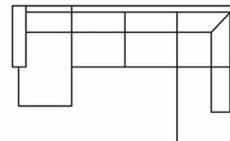

3 seater
Art. No.: 11918
Dimensions:
H86 x D88 x W218cm

Chaiselongue (L)
(fixed)
Art. No.: 13735
Dimensions:
H86 x D142 x W242cm

Chaiselongue (R)
(fixed)
Art. No.: 13736
Dimensions:
H86 x D142 x W242cm

Open corner small (L)
Art. No.: 13573
Dimensions:
H86 x D213 x W236cm

Open corner small (R)
Art. No.: 13574
Dimensions:
H86 x D213 x W236cm

Open corner (L)
Art. No.: 11908
Dimensions:
H86 x D213 x W287cm

Open corner (R)
Art. No.: 11909
Dimensions:
H86 x D213 x W287cm

U shape (L)
Art. No.: 13322
Dimensions:
H86 x D213 x W305cm

U shape (R)
Art. No.: 13323
Dimensions:
H86 x D213 x W305cm

U shape big (L)
Art. No.: 13493
Dimensions:
H86 x D213 x W335cm

U shape big (R)
Art. No.: 13494
Dimensions:
H86 x D213 x W335cm

Pouffe
Art. No.: 14121
Dimensions:
H48 x D56 x W74cm

Headrest
Art. No.: 13382
Dimensions:
H75 x D22 x W65cm

Technical data

Arm - 16cm

Fabric

Choose leg:

3942
Chrome
H-200

12177
Black
H-200