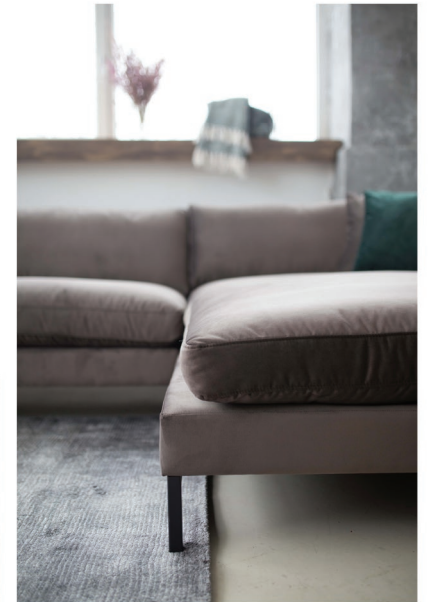

LEKEN

Collection to charm you by its contrast of sharp lines in the outside and soft comfort feeling from the inside.
Be sure to spend superbly relaxing moments.

LEKEN

LEKEN

3 seater

Chaiselongue

Pouffe

Chaiselongue

3 seater

Pouffe

Technical data

3 seater
Art. No.: 14657
Dimensions:
H84 x D101 x W229cm

Chaiselongue (L)
Art. No.: 14993
Dimensions:
H84 x D183 x W333cm

Chaiselongue (R)
Art. No.: 14994
Dimensions:
H84 x D183 x W333cm

Pouffe
Art. No.: 14955
Dimensions:
H50 x D60 x W100cm

Arm - 10cm

15887
Wood black
H-170

16493
Metal black
H-150

Feathers

Reversible
back cushion

Reversible
seat cushion