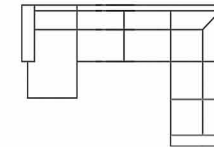

# SIMPLE

2 seater + corner 90 + 2 seater

# LORENTO

U shape

2 seater  
Art. No.: 12826  
Dimensions:  
H82 x D85 x W177cm

3 seater  
Art. No.: 12827  
Dimensions:  
H82 x D85 x W239cm

Chaiselongue (L)  
(fixed)  
Art. No.: 12832  
Dimensions:  
H82 x D160 x W240cm

Chaiselongue (R)  
(fixed)  
Art. No.: 12833  
Dimensions:  
H82 x D160 x W240cm

U Shape (L)  
(with 2,5 seater)  
Art. No.: 12824  
Dimensions:  
H82 x D208 x W334cm

U Shape (R)  
(with 2,5 seater)  
Art. No.: 12825  
Dimensions:  
H82 x D208 x W334cm

U Corner (L)  
(with 2 seater)  
Art. No.: 12822  
Dimensions:  
H82 x D257 x W321cm

U Corner (R)  
(with 2 seater)  
Art. No.: 12823  
Dimensions:  
H82 x D257 x W321cm

2 seater + Corner 90 +  
3 seater  
Art. No.: 12829  
Dimensions:  
H82 x D255 x W322cm