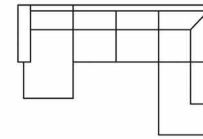

# SIMPLE

2 seater + corner 90 + 2 seater

# LORENTO

U shape

2 seater  
Art. No.: 12826  
Dimensions:  
H82 x D85 x W177cm

3 seater  
Art. No.: 12827  
Dimensions:  
H82 x D85 x W239cm

Chaiselongue (L)  
(fixed)  
Art. No.: 12832  
Dimensions:  
H82 x D160 x W240cm

Chaiselongue (R)  
(fixed)  
Art. No.: 12833  
Dimensions:  
H82 x D160 x W240cm

U Shape (L)  
(with 2,5 seater)  
Art. No.: 12824  
Dimensions:  
H82 x D208 x W334cm

U Shape (R)  
(with 2,5 seater)  
Art. No.: 12825  
Dimensions:  
H82 x D208 x W334cm

U Corner (L)  
(with 2 seater)  
Art. No.: 12822  
Dimensions:  
H82 x D257 x W321cm

U Corner (R)  
(with 2 seater)  
Art. No.: 12823  
Dimensions:  
H82 x D257 x W321cm

2 seater + Corner 90 +  
3 seater  
Art. No.: 12829  
Dimensions:  
H82 x D255 x W322cm