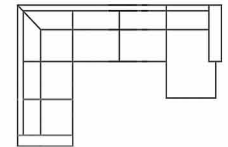

# LORENTO

U shape

2 seater  
Art. No.: 12826  
Dimensions:  
H82 x D85 x W177cm

3 seater  
Art. No.: 12827  
Dimensions:  
H82 x D85 x W239cm

Chaiselongue (L)  
(fixed)  
Art. No.: 12832  
Dimensions:  
H82 x D160 x W240cm

Chaiselongue (R)  
(fixed)  
Art. No.: 12833  
Dimensions:  
H82 x D160 x W240cm

U Shape (L)  
(with 2,5 seater)  
Art. No.: 12824  
Dimensions:  
H82 x D208 x W334cm

U Shape (R)  
(with 2,5 seater)  
Art. No.: 12825  
Dimensions:  
H82 x D208 x W334cm

U Corner (L)  
(with 2 seater)  
Art. No.: 12822  
Dimensions:  
H82 x D257 x W321cm

U Corner (R)  
(with 2 seater)  
Art. No.: 12823  
Dimensions:  
H82 x D257 x W321cm

2 seater + Corner 90 +  
3 seater  
Art. No.: 12829  
Dimensions:  
H82 x D255 x W322cm

3 seater + Corner 90 +  
2 seater  
Art. No.: 12830  
Dimensions:  
H82 x D255 x W322cm

2 seater + Corner 90 +  
2 seater  
Art. No.: 12828  
Dimensions:  
H82 x D257 x W257cm

3 seater + Corner 90 +  
3 seater  
Art. No.: 12831  
Dimensions:  
H82 x D322 x W322cm