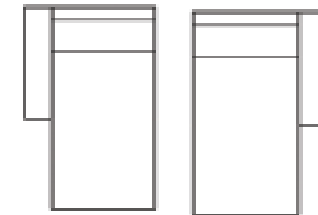

Leg
height

Sitting
depth 55
cm

MAGIC

Chaiselongue

Dimensions:

H85 x D146 x W272 cm

Price:

Open corner

Dimensions:

H85 x D288 x W301 cm

MAGIC

2 seater with 1 arm left/right

Dimensions:
H85 x D92 x W176 cm

2 seater

Dimensions:
H85 x D92 x W190 cm

3 seater with 1 arm left/right

Dimensions:
H85 x D92 x W216 cm

3 seater

Dimensions:
H85 x D92 x W230 cm

Corner 90

Dimensions:
H85 x D85 x W85 cm

Open end

Dimensions:
H85 x D90 x W134 cm

Chaiselongue with 1 arm left/right

Dimensions:
H85 x D146 x W96 cm

Chaiselongue with 2 seater fixed

Dimensions:
H85 x D146 x W272 cm

Open corner with 3 seater fixed

Dimensions:
H85 x D288 x W301 cm