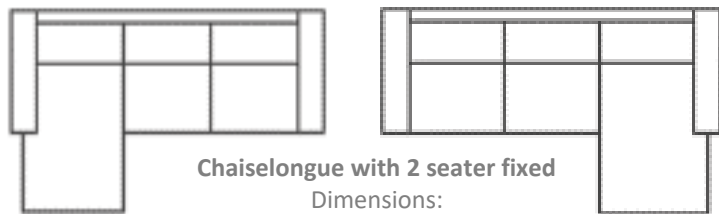

Dimensions:

H85 x D288 x W301 cm

MAGIC

2 seater with 1 arm left/right

Dimensions:
H85 x D92 x W176 cm

2 seater

Dimensions:
H85 x D92 x W190 cm

3 seater with 1 arm left/right

Dimensions:
H85 x D92 x W216 cm

3 seater

Dimensions:
H85 x D92 x W230 cm

Corner 90

Dimensions:
H85 x D85 x W85 cm

Open end

Dimensions:
H85 x D90 x W134 cm

Chaiselongue with 1 arm left/right

Dimensions:
H85 x D146 x W96 cm

Chaiselongue with 2 seater fixed

Dimensions:
H85 x D146 x W272 cm

Open corner with 3 seater fixed

Dimensions:
H85 x D288 x W301 cm