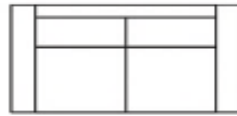

Leg
height

Sitting
depth 55
cm

MAGIC

Chaiselongue

Dimensions:

H85 x D146 x W272 cm

Price:

Open corner

Dimensions:

H85 x D288 x W301 cm

MAGIC

2 seater with 1 arm left/right

Dimensions:
H85 x D92 x W176 cm

2 seater

Dimensions:
H85 x D92 x W190 cm

3 seater with 1 arm left/right

Dimensions:
H85 x D92 x W216 cm

3 seater

Dimensions:
H85 x D92 x W230 cm

Corner 90

Dimensions:
H85 x D85 x W85 cm

Open end

Dimensions:
H85 x D90 x W134 cm

Chaiselongue with 1 arm left/right