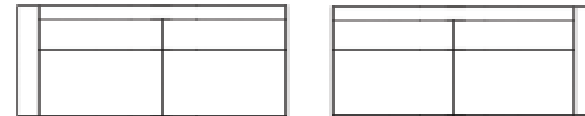

Leg
height

Sitting
depth 55
cm

MAGIC

Chaiselongue

Dimensions:

H85 x D146 x W272 cm

Price:

Open corner

Dimensions:

H85 x D288 x W301 cm

MAGIC

2 seater with 1 arm left/right

Dimensions:
H85 x D92 x W176 cm

2 seater

Dimensions:
H85 x D92 x W190 cm

3 seater with 1 arm left/right

Dimensions:
H85 x D92 x W216 cm

3 seater

Dimensions:
H85 x D92 x W230 cm

Corner 90

Dimensions:
H85 x D85 x W85 cm

Open end

Dimensions:
H85 x D90 x W134 cm

Chaiselongue with 1 arm left/right

Dimensions:
H85 x D146 x W96 cm

Chaiselongue with 2 seater fixed

Dimensions:
H85 x D146 x W272 cm

Open corner with 3 seater fixed

Dimensions:
H85 x D288 x W301 cm