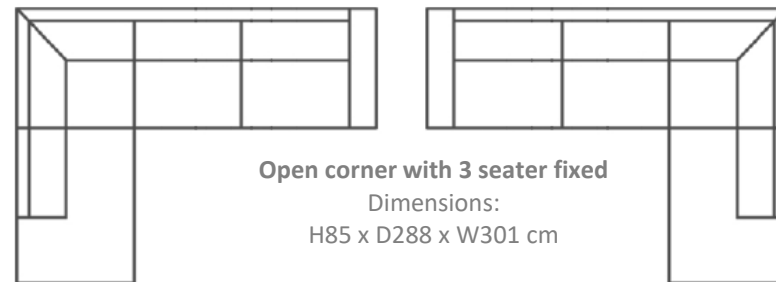

Dimensions:

H85 x D288 x W301 cm

MAGIC

2 seater with 1 arm left/right

Dimensions:
H85 x D92 x W176 cm

2 seater

Dimensions:
H85 x D92 x W190 cm

3 seater with 1 arm left/right

Dimensions:
H85 x D92 x W216 cm

3 seater

Dimensions:
H85 x D92 x W230 cm

Corner 90

Dimensions:
H85 x D85 x W85 cm

Open end

Dimensions:
H85 x D90 x W134 cm

Chaiselongue with 1 arm left/right

Dimensions:
H85 x D146 x W96 cm

Chaiselongue with 2 seater fixed

Dimensions:
H85 x D146 x W272 cm

Open corner with 3 seater fixed

Dimensions:
H85 x D288 x W301 cm