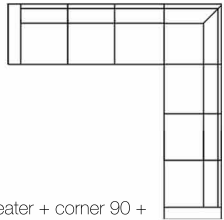

Chaiselongue with 3 seater (R)
Art. No.: 13958
Dimensions:
H87 x D150 x W309cm

Open corner with 3 seater (L)
Art. No.: 13959
Dimensions:
H87 x D211 x W288cm

Open corner with 3 seater (R)
Art. No.: 13960
Dimensions:
H87 x D211 x W288cm

NORMANN

SIMPLE

U shape with 2,5 seater (L)
Art. No.: 13209
Dimensions:
H87 x D211 x W346cm

U shape with 2,5 seater (R)
Art. No.: 13210
Dimensions:
H87 x D211 x W346cm

U corner (L)
Art. No.: 13206
Dimensions:
H87 x D228 x W310cm

U corner (R)
Art. No.: 13207
Dimensions:
H87 x D228 x W310cm

2 seater+corner 90+
3 seater
Art. No.: 13212
Dimensions:
H87 x D228 x W288cm

3 seater+corner 90+
2 seater
Art. No.: 13213
Dimensions:
H87 x D228 x W288cm

3 seater + corner 90 +
3 seater
Art. No.: 13214
Dimensions:
H87 x D288 x W288cm

2,5 seater + corner 90 +
3 seater
Art. No.: 13674
Dimensions:
H87 x D264 x W288cm

3 seater + corner 90 +
2,5 seater
Art. No.: 13675
Dimensions:
H87 x D264 x W288cm