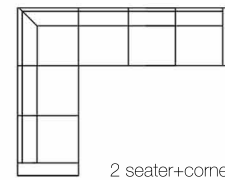

Chaiselongue with 3 seater (R)
Art. No.: 13958
Dimensions:
H87 x D150 x W309cm

Open corner with 3 seater (L)
Art. No.: 13959
Dimensions:
H87 x D211 x W288cm

Open corner with 3 seater (R)
Art. No.: 13960
Dimensions:
H87 x D211 x W288cm

NORMANN

SIMPLE

U shape with 2,5 seater (L)
Art. No.: 13209
Dimensions:
H87 x D211 x W346cm

U shape with 2,5 seater (R)
Art. No.: 13210
Dimensions:
H87 x D211 x W346cm

U corner (L)
Art. No.: 13206
Dimensions:
H87 x D228 x W310cm

U corner (R)
Art. No.: 13207
Dimensions:
H87 x D228 x W310cm

2 seater+corner 90+
3 seater
Art. No.: 13212
Dimensions:
H87 x D228 x W288cm

3 seater+corner 90+
2 seater
Art. No.: 13213
Dimensions:
H87 x D228 x W288cm

3 seater + corner 90 +
3 seater
Art. No.: 13214
Dimensions:
H87 x D288 x W288cm

2,5 seater + corner 90 +
3 seater
Art. No.: 13674
Dimensions:
H87 x D264 x W288cm

3 seater + corner 90 +
2,5 seater
Art. No.: 13675
Dimensions:
H87 x D264 x W288cm