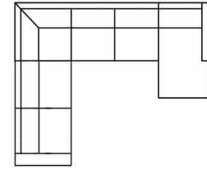

Chaiselongue with 3 seater (R)
Art. No.: 13958
Dimensions:
H87 x D150 x W309cm

Open corner with 3 seater (L)
Art. No.: 13959
Dimensions:
H87 x D211 x W288cm

Open corner with 3 seater (R)
Art. No.: 13960
Dimensions:
H87 x D211 x W288cm

NORMANN

SIMPLE

U shape with 2,5 seater (L)
Art. No.: 13209
Dimensions:
H87 x D211 x W346cm

U shape with 2,5 seater (R)
Art. No.: 13210
Dimensions:
H87 x D211 x W346cm

U corner (L)
Art. No.: 13206
Dimensions:
H87 x D228 x W310cm

U corner (R)
Art. No.: 13207
Dimensions:
H87 x D228 x W310cm

2 seater+corner 90+
3 seater
Art. No.: 13212
Dimensions:
H87 x D228 x W288cm

3 seater+corner 90+
2 seater
Art. No.: 13213
Dimensions:
H87 x D228 x W288cm

3 seater + corner 90 +
3 seater
Art. No.: 13214
Dimensions:
H87 x D288 x W288cm

2,5 seater + corner 90 +
3 seater
Art. No.: 13674
Dimensions:
H87 x D264 x W288cm

3 seater + corner 90 +
2,5 seater
Art. No.: 13675
Dimensions:
H87 x D264 x W288cm