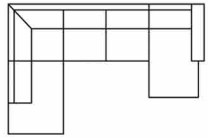

Open corner with 2 seater (R)
Art. No.: 13544
Dimensions:
H87 x D211 x W228cm

Chaiselongue with 2,5 seater (L)
Art. No.: 13541
Dimensions:
H87 x D150 x W285cm

Chaiselongue with 2,5 seater (R)
Art. No.: 13542
Dimensions:
H87 x D150 x W285cm

Open corner with 2,5 seater (L)
Art. No.: 13050
Dimensions:
H87 x D211 x W264cm

Open corner with 2,5 seater (R)
Art. No.: 13051
Dimensions:
H87 x D211 x W264cm

Chaiselongue with 3 seater (L)
Art. No.: 13957
Dimensions:
H87 x D150 x W309cm

Chaiselongue with 3 seater (R)
Art. No.: 13958
Dimensions:
H87 x D150 x W309cm

Open corner with 3 seater (L)
Art. No.: 13959
Dimensions:
H87 x D211 x W288cm

Open corner with 3 seater (R)
Art. No.: 13960
Dimensions:
H87 x D211 x W288cm

NORMANN

SIMPLE

U shape with 2,5 seater (L)
Art. No.: 13209
Dimensions:
H87 x D211 x W346cm

U shape with 2,5 seater (R)
Art. No.: 13210
Dimensions:
H87 x D211 x W346cm

U corner (L)
Art. No.: 13206
Dimensions:
H87 x D228 x W310cm