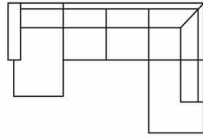

Open corner with 2,5 seater (L)
Art. No.: 13050
Dimensions:
H87 x D211 x W264cm

Open corner with 2,5 seater (R)
Art. No.: 13051
Dimensions:
H87 x D211 x W264cm

Chaiselongue with 3 seater (L)
Art. No.: 13957
Dimensions:
H87 x D150 x W309cm

Chaiselongue with 3 seater (R)
Art. No.: 13958
Dimensions:
H87 x D150 x W309cm

Open corner with 3 seater (L)
Art. No.: 13959
Dimensions:
H87 x D211 x W288cm

Open corner with 3 seater (R)
Art. No.: 13960
Dimensions:
H87 x D211 x W288cm

NORMANN

SIMPLE

U shape with 2,5 seater (L)
Art. No.: 13209
Dimensions:
H87 x D211 x W346cm

U shape with 2,5 seater (R)
Art. No.: 13210
Dimensions:
H87 x D211 x W346cm

U corner (L)
Art. No.: 13206
Dimensions:
H87 x D228 x W310cm

U corner (R)
Art. No.: 13207
Dimensions:
H87 x D228 x W310cm

2 seater+corner 90+
3 seater
Art. No.: 13212
Dimensions:
H87 x D228 x W288cm

3 seater+corner 90+
2 seater
Art. No.: 13213
Dimensions:
H87 x D228 x W288cm