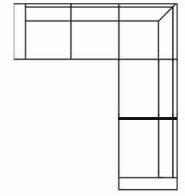

NORMANN

SIMPLE

U shape with 2,5 seater (L)
Art. No.: 13209
Dimensions:
H87 x D211 x W346cm

U shape with 2,5 seater (R)
Art. No.: 13210
Dimensions:
H87 x D211 x W346cm

U corner (L)
Art. No.: 13206
Dimensions:
H87 x D228 x W310cm

U corner (R)
Art. No.: 13207
Dimensions:
H87 x D228 x W310cm

2 seater+corner 90+
3 seater
Art. No.: 13212
Dimensions:
H87 x D228 x W288cm

3 seater+corner 90+
2 seater
Art. No.: 13213
Dimensions:
H87 x D228 x W288cm

3 seater + corner 90 +
3 seater
Art. No.: 13214
Dimensions:
H87 x D288 x W288cm

2,5 seater + corner 90 +
3 seater
Art. No.: 13674
Dimensions:
H87 x D264 x W288cm

3 seater + corner 90 +
2,5 seater
Art. No.: 13675
Dimensions:
H87 x D264 x W288cm

2 seater + corner 90 +
2 seater
Art. No.: 13211
Dimensions:
H87 x D228 x W228cm

2,5 seater + corner 90 +
2 seater
Art. No.: 13672
Dimensions:
H87 x D228 x W264cm

2 seater + corner 90 +
2,5 seater
Art. No.: 13673
Dimensions:
H87 x D228 x W264cm