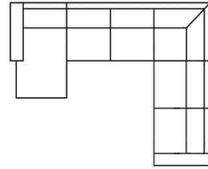

Chaiselongue with 3 seater (R)
Art. No.: 13958
Dimensions:
H87 x D150 x W309cm

Open corner with 3 seater (L)
Art. No.: 13959
Dimensions:
H87 x D211 x W288cm

Open corner with 3 seater (R)
Art. No.: 13960
Dimensions:
H87 x D211 x W288cm

NORMANN

SIMPLE

U shape with 2,5 seater (L)
Art. No.: 13209
Dimensions:
H87 x D211 x W346cm

U shape with 2,5 seater (R)
Art. No.: 13210
Dimensions:
H87 x D211 x W346cm

U corner (L)
Art. No.: 13206
Dimensions:
H87 x D228 x W310cm

U corner (R)
Art. No.: 13207
Dimensions:
H87 x D228 x W310cm

2 seater+corner 90+
3 seater
Art. No.: 13212
Dimensions:
H87 x D228 x W288cm

3 seater+corner 90+
2 seater
Art. No.: 13213
Dimensions:
H87 x D228 x W288cm

3 seater + corner 90 +
3 seater
Art. No.: 13214
Dimensions:
H87 x D288 x W288cm

2,5 seater + corner 90 +
3 seater
Art. No.: 13674
Dimensions:
H87 x D264 x W288cm

3 seater + corner 90 +
2,5 seater
Art. No.: 13675
Dimensions:
H87 x D264 x W288cm