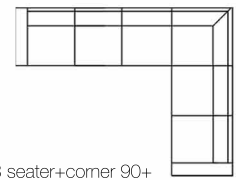

Chaiselongue with 3 seater (R)
Art. No.: 13958
Dimensions:
H87 x D150 x W309cm

Open corner with 3 seater (L)
Art. No.: 13959
Dimensions:
H87 x D211 x W288cm

Open corner with 3 seater (R)
Art. No.: 13960
Dimensions:
H87 x D211 x W288cm

NORMANN

SIMPLE

U shape with 2,5 seater (L)
Art. No.: 13209
Dimensions:
H87 x D211 x W346cm

U shape with 2,5 seater (R)
Art. No.: 13210
Dimensions:
H87 x D211 x W346cm

U corner (L)
Art. No.: 13206
Dimensions:
H87 x D228 x W310cm

U corner (R)
Art. No.: 13207
Dimensions:
H87 x D228 x W310cm

2 seater+corner 90+
3 seater
Art. No.: 13212
Dimensions:
H87 x D228 x W288cm

3 seater+corner 90+
2 seater
Art. No.: 13213
Dimensions:
H87 x D228 x W288cm

3 seater + corner 90 +
3 seater
Art. No.: 13214
Dimensions:
H87 x D288 x W288cm

2,5 seater + corner 90 +
3 seater
Art. No.: 13674
Dimensions:
H87 x D264 x W288cm

3 seater + corner 90 +
2,5 seater
Art. No.: 13675
Dimensions:
H87 x D264 x W288cm