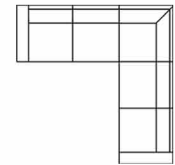

OSLO

SIMPLE

OSLO

U shape

Open corner

2 seater  
Art. No.: 14061  
Dimensions:  
H82 x D90 x W179cm

2,5 seater  
Art. No.: 14077  
Dimensions:  
H82 x D90 x W206cm

3 seater  
Art. No.: 14062  
Dimensions:  
H82 x D90 x W241cm

Open corner with 2,5 seater (L)  
Art. No.: 14066  
Dimensions:  
H82 x D200 x W270cm  
Open corner with 3 seater (L)  
Art. No.: 14064  
Dimensions:  
H82 x D200 x W305cm

Open corner with 2,5 seater (R)  
Art. No.: 14067  
Dimensions:  
H82 x D200 x W270cm  
Open corner with 3 seater (R)  
Art. No.: 14065  
Dimensions:  
H82 x D200 x W305cm

2 seater + corner 90 + 2 seater  
Art. No.: 14070  
Dimensions:  
H82 x D241 x W241cm

2 seater + corner 90 + 3 seater  
Art. No.: 14071  
Dimensions:  
H82 x D241 x W303cm

3 seater + corner 90 + 2 seater  
Art. No.: 14072  
Dimensions:  
H82 x D241 x W303cm

U shape (L)  
Art. No.: 14008  
Dimensions:  
H82 x D200 x W305cm

U shape (R)  
Art. No.: 14009  
Dimensions:  
H82 x D200 x W305cm

Technical data

Arm - 26cm

Fabric

Reversible  
back cushion

Reversible  
seat cushion