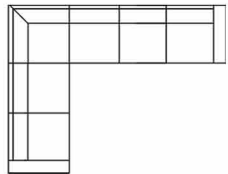

OSLO

SIMPLE

OSLO

U shape

Open corner

2 seater  
Art. No.: 14061  
Dimensions:  
H82 x D90 x W179cm

2,5 seater  
Art. No.: 14077  
Dimensions:  
H82 x D90 x W206cm

3 seater  
Art. No.: 14062  
Dimensions:  
H82 x D90 x W241cm

Open corner with 2,5 seater (L)  
Art. No.: 14066  
Dimensions:  
H82 x D200 x W270cm  
Open corner with 3 seater (L)  
Art. No.: 14064  
Dimensions:  
H82 x D200 x W305cm

Open corner with 2,5 seater (R)  
Art. No.: 14067  
Dimensions:  
H82 x D200 x W270cm  
Open corner with 3 seater (R)  
Art. No.: 14065  
Dimensions:  
H82 x D200 x W305cm

2 seater + corner 90 + 2 seater  
Art. No.: 14070  
Dimensions:  
H82 x D241 x W241cm

2 seater + corner 90 + 3 seater  
Art. No.: 14071  
Dimensions:  
H82 x D241 x W303cm

3 seater + corner 90 + 2 seater  
Art. No.: 14072  
Dimensions:  
H82 x D241 x W303cm

U shape (L)  
Art. No.: 14008  
Dimensions:  
H82 x D200 x W305cm

U shape (R)  
Art. No.: 14009  
Dimensions:  
H82 x D200 x W305cm

Technical data

Arm - 26cm

Fabric

Reversible  
back cushion

Reversible  
seat cushion