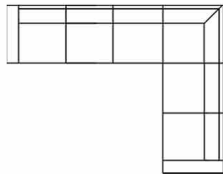

OSLO

SIMPLE

OSLO

U shape

Open corner

2 seater  
Art. No.: 14061  
Dimensions:  
H82 x D90 x W179cm

2,5 seater  
Art. No.: 14077  
Dimensions:  
H82 x D90 x W206cm

3 seater  
Art. No.: 14062  
Dimensions:  
H82 x D90 x W241cm

Open corner with 2,5 seater (L)  
Art. No.: 14066  
Dimensions:  
H82 x D200 x W270cm  
Open corner with 3 seater (L)  
Art. No.: 14064  
Dimensions:  
H82 x D200 x W305cm

Open corner with 2,5 seater (R)  
Art. No.: 14067  
Dimensions:  
H82 x D200 x W270cm  
Open corner with 3 seater (R)  
Art. No.: 14065  
Dimensions:  
H82 x D200 x W305cm

2 seater + corner 90 + 2 seater  
Art. No.: 14070  
Dimensions:  
H82 x D241 x W241cm

2 seater + corner 90 + 3 seater  
Art. No.: 14071  
Dimensions:  
H82 x D241 x W303cm

3 seater + corner 90 + 2 seater  
Art. No.: 14072  
Dimensions:  
H82 x D241 x W303cm

U shape (L)  
Art. No.: 14008  
Dimensions:  
H82 x D200 x W305cm

U shape (R)  
Art. No.: 14009  
Dimensions:  
H82 x D200 x W305cm

Technical data

Arm - 26cm

Fabric

Reversible  
back cushion

Reversible  
seat cushion