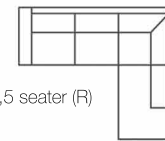

OSLO

SIMPLE

OSLO

U shape

Open corner

2 seater  
Art. No.: 14061  
Dimensions:  
H82 x D90 x W179cm

2,5 seater  
Art. No.: 14077  
Dimensions:  
H82 x D90 x W206cm

3 seater  
Art. No.: 14062  
Dimensions:  
H82 x D90 x W241cm

Open corner with 2,5 seater (L)  
Art. No.: 14066  
Dimensions:  
H82 x D200 x W270cm  
Open corner with 3 seater (L)  
Art. No.: 14064  
Dimensions:  
H82 x D200 x W305cm

Open corner with 2,5 seater (R)  
Art. No.: 14067  
Dimensions:  
H82 x D200 x W270cm  
Open corner with 3 seater (R)  
Art. No.: 14065  
Dimensions:  
H82 x D200 x W305cm

2 seater + corner 90 + 2 seater  
Art. No.: 14070  
Dimensions:  
H82 x D241 x W241cm

2 seater + corner 90 + 3 seater  
Art. No.: 14071  
Dimensions:  
H82 x D241 x W303cm

3 seater + corner 90 + 2 seater  
Art. No.: 14072  
Dimensions:  
H82 x D241 x W303cm

U shape (L)  
Art. No.: 14008  
Dimensions:  
H82 x D200 x W305cm

U shape (R)  
Art. No.: 14009  
Dimensions:  
H82 x D200 x W305cm

Technical data

Arm - 26cm

Fabric

Reversible  
back cushion

Reversible  
seat cushion