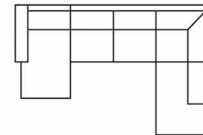

Open corner with 2,5 seater (L)  
Art. No.: 14066  
Dimensions:  
H82 x D200 x W270cm  
Open corner with 3 seater (L)  
Art. No.: 14064  
Dimensions:  
H82 x D200 x W305cm

Open corner with 2,5 seater (R)  
Art. No.: 14067  
Dimensions:  
H82 x D200 x W270cm  
Open corner with 3 seater (R)  
Art. No.: 14065  
Dimensions:  
H82 x D200 x W305cm

2 seater + corner 90 + 2 seater  
Art. No.: 14070  
Dimensions:  
H82 x D241 x W241cm

2 seater + corner 90 + 3 seater  
Art. No.: 14071  
Dimensions:  
H82 x D241 x W303cm

3 seater + corner 90 + 2 seater  
Art. No.: 14072  
Dimensions:  
H82 x D241 x W303cm

U shape (L)  
Art. No.: 14008  
Dimensions:  
H82 x D200 x W305cm

U shape (R)  
Art. No.: 14009  
Dimensions:  
H82 x D200 x W305cm

Technical data

Arm - 26cm

Fabric

Reversible  
back cushion

Reversible  
seat cushion