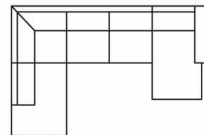

OSLO

SIMPLE

OSLO

U shape

Open corner

2 seater  
Art. No.: 14061  
Dimensions:  
H82 x D90 x W179cm

2,5 seater  
Art. No.: 14077  
Dimensions:  
H82 x D90 x W206cm

3 seater  
Art. No.: 14062  
Dimensions:  
H82 x D90 x W241cm

Open corner with 2,5 seater (L)  
Art. No.: 14066  
Dimensions:  
H82 x D200 x W270cm  
Open corner with 3 seater (L)  
Art. No.: 14064  
Dimensions:  
H82 x D200 x W305cm

Open corner with 2,5 seater (R)  
Art. No.: 14067  
Dimensions:  
H82 x D200 x W270cm  
Open corner with 3 seater (R)  
Art. No.: 14065  
Dimensions:  
H82 x D200 x W305cm

2 seater + corner 90 + 2 seater  
Art. No.: 14070  
Dimensions:  
H82 x D241 x W241cm

2 seater + corner 90 + 3 seater  
Art. No.: 14071  
Dimensions:  
H82 x D241 x W303cm

3 seater + corner 90 + 2 seater  
Art. No.: 14072  
Dimensions:  
H82 x D241 x W303cm

U shape (L)  
Art. No.: 14008  
Dimensions:  
H82 x D200 x W305cm

U shape (R)  
Art. No.: 14009  
Dimensions:  
H82 x D200 x W305cm

Technical data

Arm - 26cm

Fabric

Reversible  
back cushion

Reversible  
seat cushion