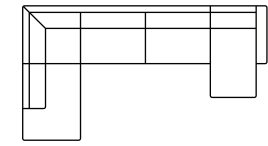

XL chaiselongue
with 3 seater (L)
Art. No.: 14586
H88 x D152 x W294cm

XL chaiselongue
with 3 seater (R)
Art. No.: 14587
H88 x D152 x W294cm

Open corner
with 3 seater (L)
Art. No.: 14324
H88 x D202 x W278cm

Open corner
with 3 seater (R)
Art. No.: 14325
H88 x D202 x W278cm

2 seater +
corner 90 + 2 seater*
Art. No.: 14401
H88 x D242 x W242cm

2 seater + corner 90 +
3 seater
Art. No.: 14402
H88 x D242 x W278cm

3 seater + corner 90 +
2 seater
Art. No.: 14403
H88 x D242 x W278cm

3 seater +
corner 90 +
3 seater*
Art. No.: 14404
H88 x D278 x W278cm

U shape
with 3 seater (R)
Art. No.: 14397
H88 x D202 x W349cm

U shape
with 3 seater (R)
Art. No.: 14398
H88 x D202 x W349cm

U corner (L)
Art.No.:14399
H88 x D242 x W349cm

U corner (R)
Art.No.:14400
H88 x D242 x W349cm

Cosy corner
with 3 seater (L)
Art. No.: 14866
H88 x D161 x W333cm

Cosy corner
with 3 seater (R)
Art. No.: 14867
H88 x D161 x W333cm