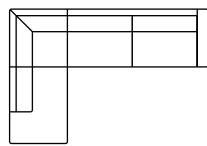

PARIS

3 seater

U Corner

PARIS

1 seater
Art. No.: 14393
H88 x D90 x W103cm

2 seater
Art. No.: 14394
H88 x D90 x W170cm

3 seater
Art. No.: 14382
H88 x D90 x W206cm

3 seater round
Art. No.: 14886
H88 x D105 x W245cm

Chaiselongue
with 2 seater (L)
Art. No.: 14584
H88 x D152 x W242cm

Chaiselongue
with 2 seater (R)
Art. No.: 14585
H88 x D152 x W242cm

Chaiselongue
with 3 seater (L)
Art. No.: 14395
H88 x D152 x W278cm

Chaiselongue
with 3 seater (R)
Art. No.: 14396
H88 x D152 x W278cm

XL chaiselongue
with 3 seater (L)
Art. No.: 14586
H88 x D152 x W294cm

XL chaiselongue
with 3 seater (R)
Art. No.: 14587
H88 x D152 x W294cm

Open corner
with 3 seater (L)
Art. No.: 14324
H88 x D202 x W278cm

Open corner
with 3 seater (R)
Art. No.: 14325
H88 x D202 x W278cm

2 seater +
corner 90 + 2 seater*
Art. No.: 14401
H88 x D242 x W242cm

2 seater + corner 90 +
3 seater
Art. No.: 14402
H88 x D242 x W278cm