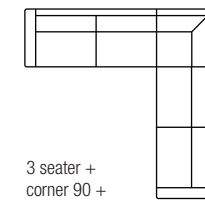

XL chaiselongue
with 3 seater (L)
Art. No.: 14586
H88 x D152 x W294cm

XL chaiselongue
with 3 seater (R)
Art. No.: 14587
H88 x D152 x W294cm

Open corner
with 3 seater (L)
Art. No.: 14324
H88 x D202 x W278cm

Open corner
with 3 seater (R)
Art. No.: 14325
H88 x D202 x W278cm

2 seater +
corner 90 + 2 seater*
Art. No.: 14401
H88 x D242 x W242cm

2 seater + corner 90 +
3 seater
Art. No.: 14402
H88 x D242 x W278cm

3 seater + corner 90 +
2 seater
Art. No.: 14403
H88 x D242 x W278cm

3 seater +
corner 90 +
3 seater*
Art. No.: 14404
H88 x D278 x W278cm

U shape
with 3 seater (R)
Art. No.: 14397
H88 x D202 x W349cm

U shape
with 3 seater (R)
Art. No.: 14398
H88 x D202 x W349cm

U corner (L)
Art.No.:14399
H88 x D242 x W349cm

U corner (R)
Art.No.:14400
H88 x D242 x W349cm

Cosy corner
with 3 seater (L)
Art. No.: 14866
H88 x D161 x W333cm

Cosy corner
with 3 seater (R)
Art. No.: 14867
H88 x D161 x W333cm