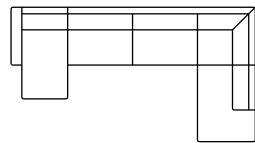

XL chaiselongue
with 3 seater (L)
Art. No.: 14586
H88 x D152 x W294cm

XL chaiselongue
with 3 seater (R)
Art. No.: 14587
H88 x D152 x W294cm

Open corner
with 3 seater (L)
Art. No.: 14324
H88 x D202 x W278cm

Open corner
with 3 seater (R)
Art. No.: 14325
H88 x D202 x W278cm

2 seater +
corner 90 + 2 seater*
Art. No.: 14401
H88 x D242 x W242cm

2 seater + corner 90 +
3 seater
Art. No.: 14402
H88 x D242 x W278cm

3 seater + corner 90 +
2 seater
Art. No.: 14403
H88 x D242 x W278cm

3 seater +
corner 90 +
3 seater*
Art. No.: 14404
H88 x D278 x W278cm

U shape
with 3 seater (R)
Art. No.: 14397
H88 x D202 x W349cm

U shape
with 3 seater (R)
Art. No.: 14398
H88 x D202 x W349cm